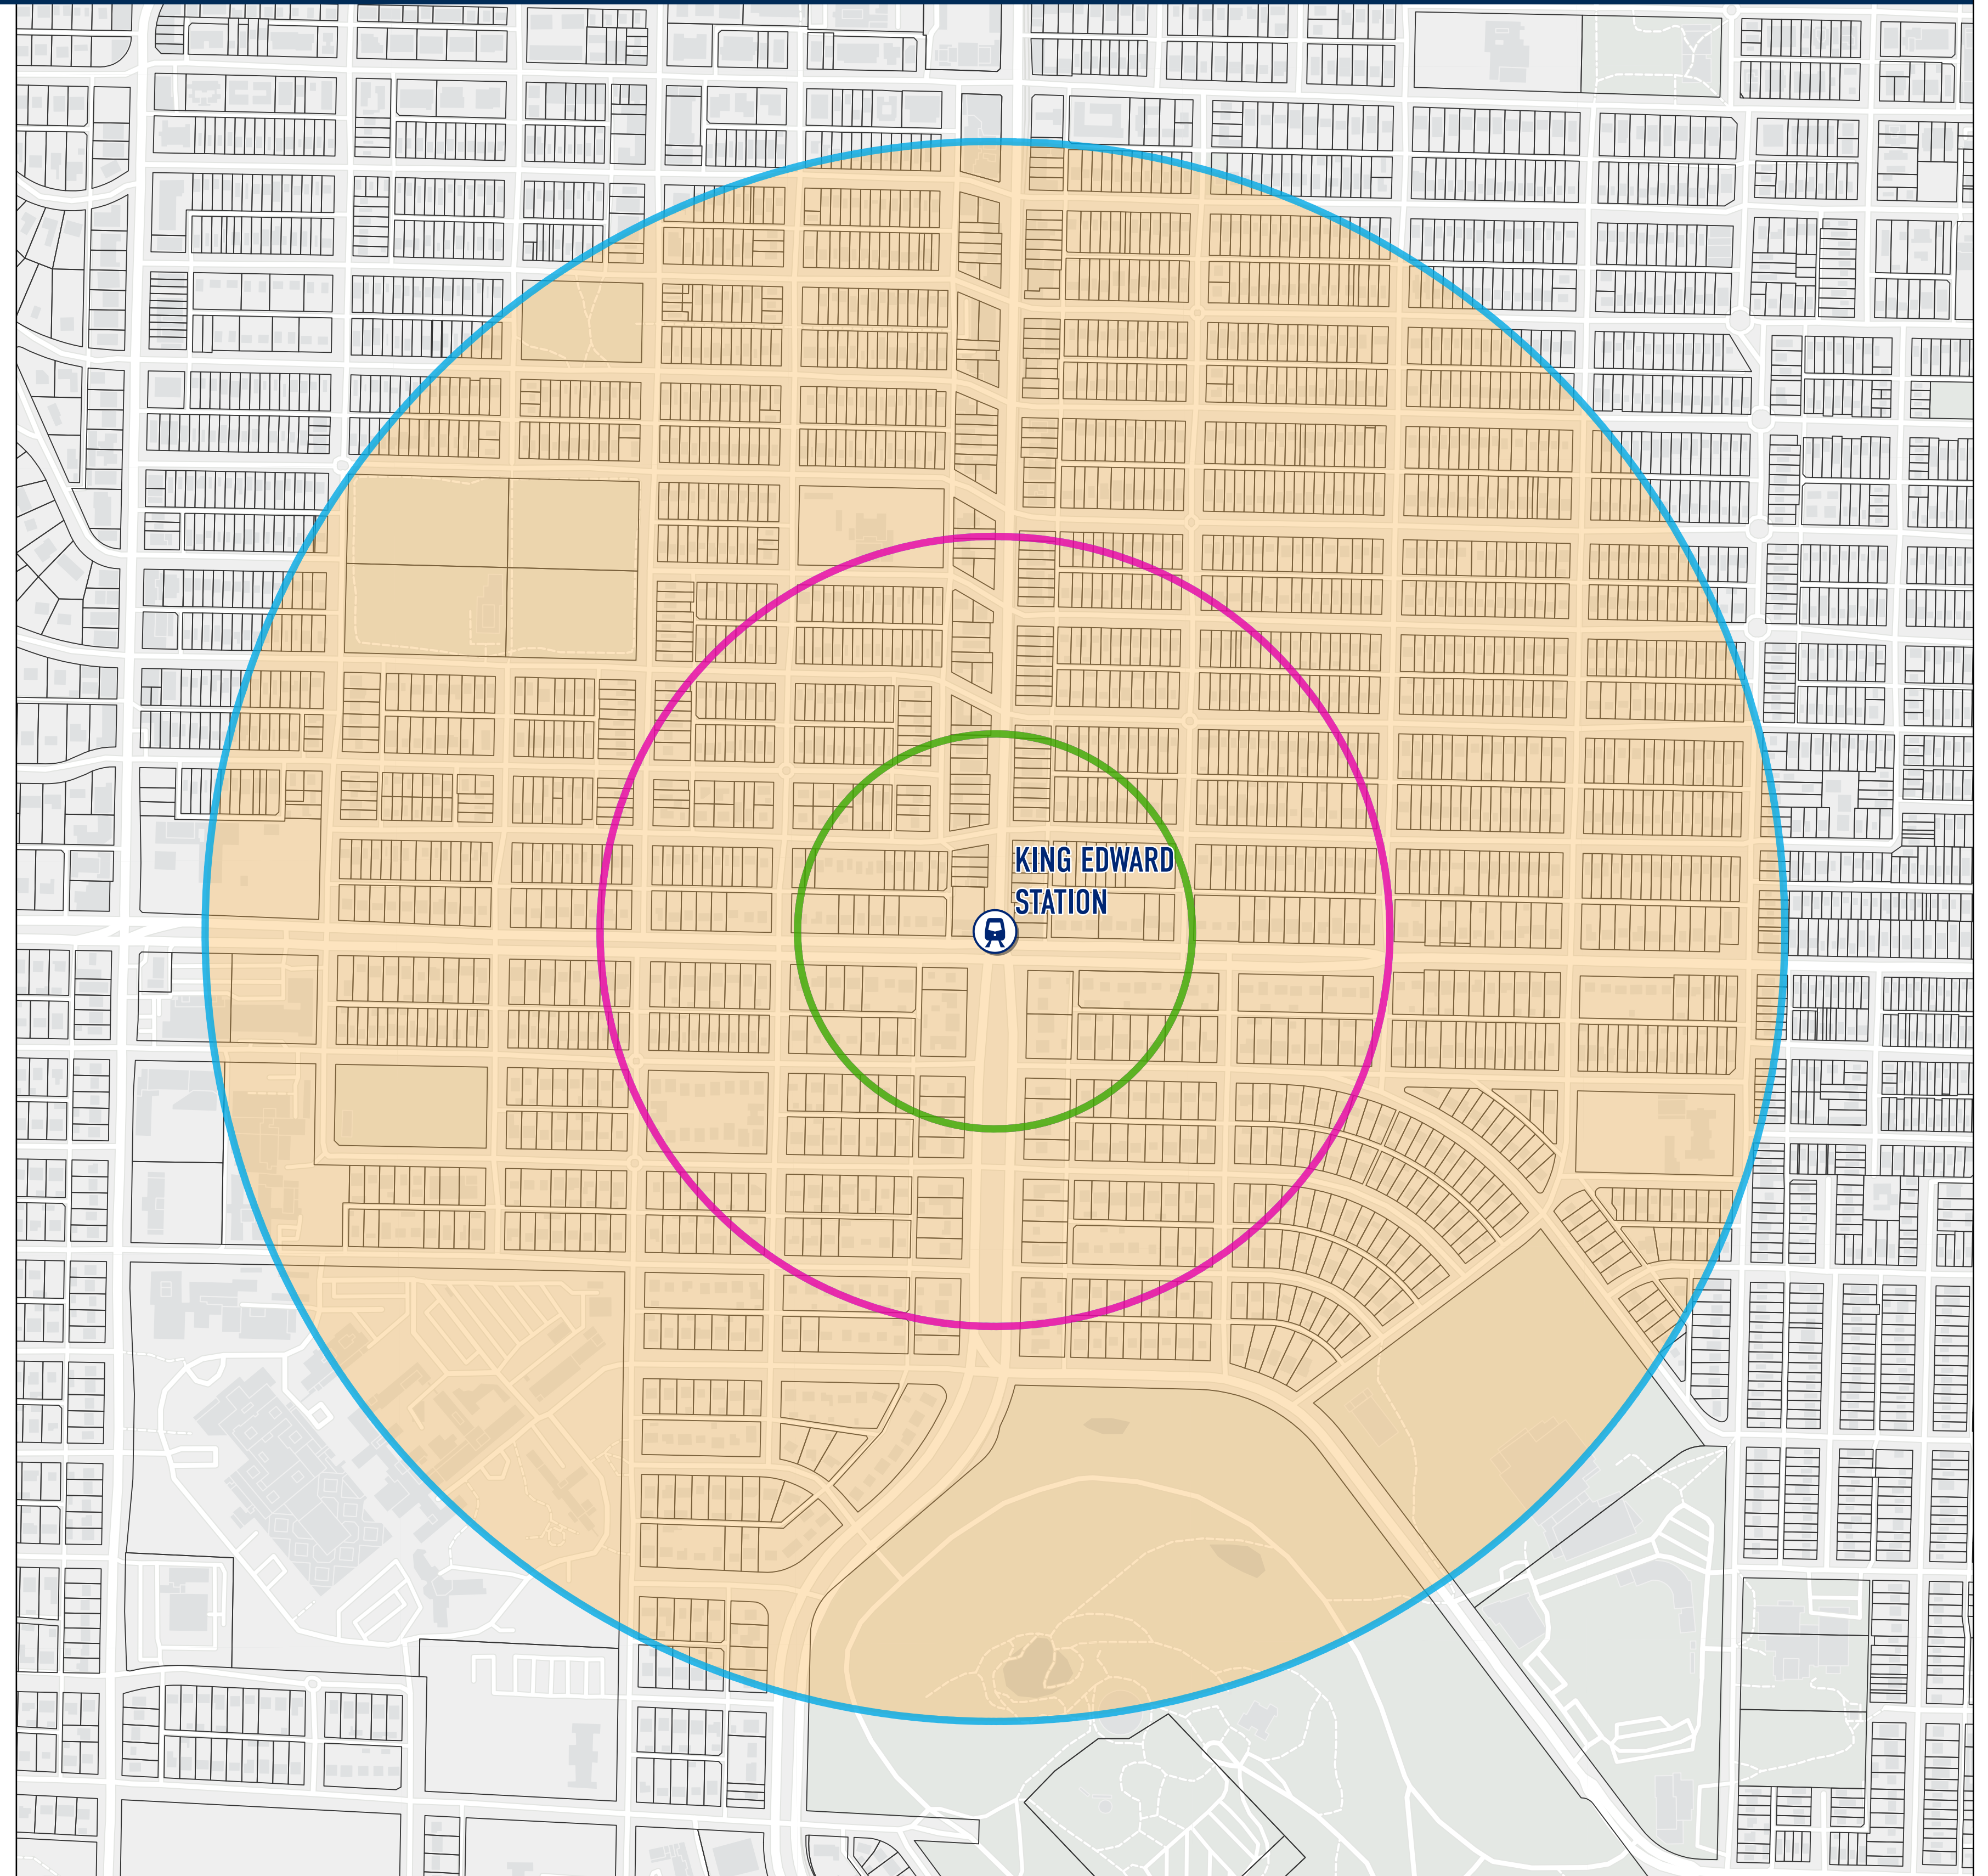

KING EDWARD STATION (CITY OF VANCOUVER)

Legend

-  Passenger Rail
-  Transit Oriented Area
-  200 metre Tier
-  400 metre Tier
-  800 metre Tier
-  Parcel

Date Created: 2023-11-24