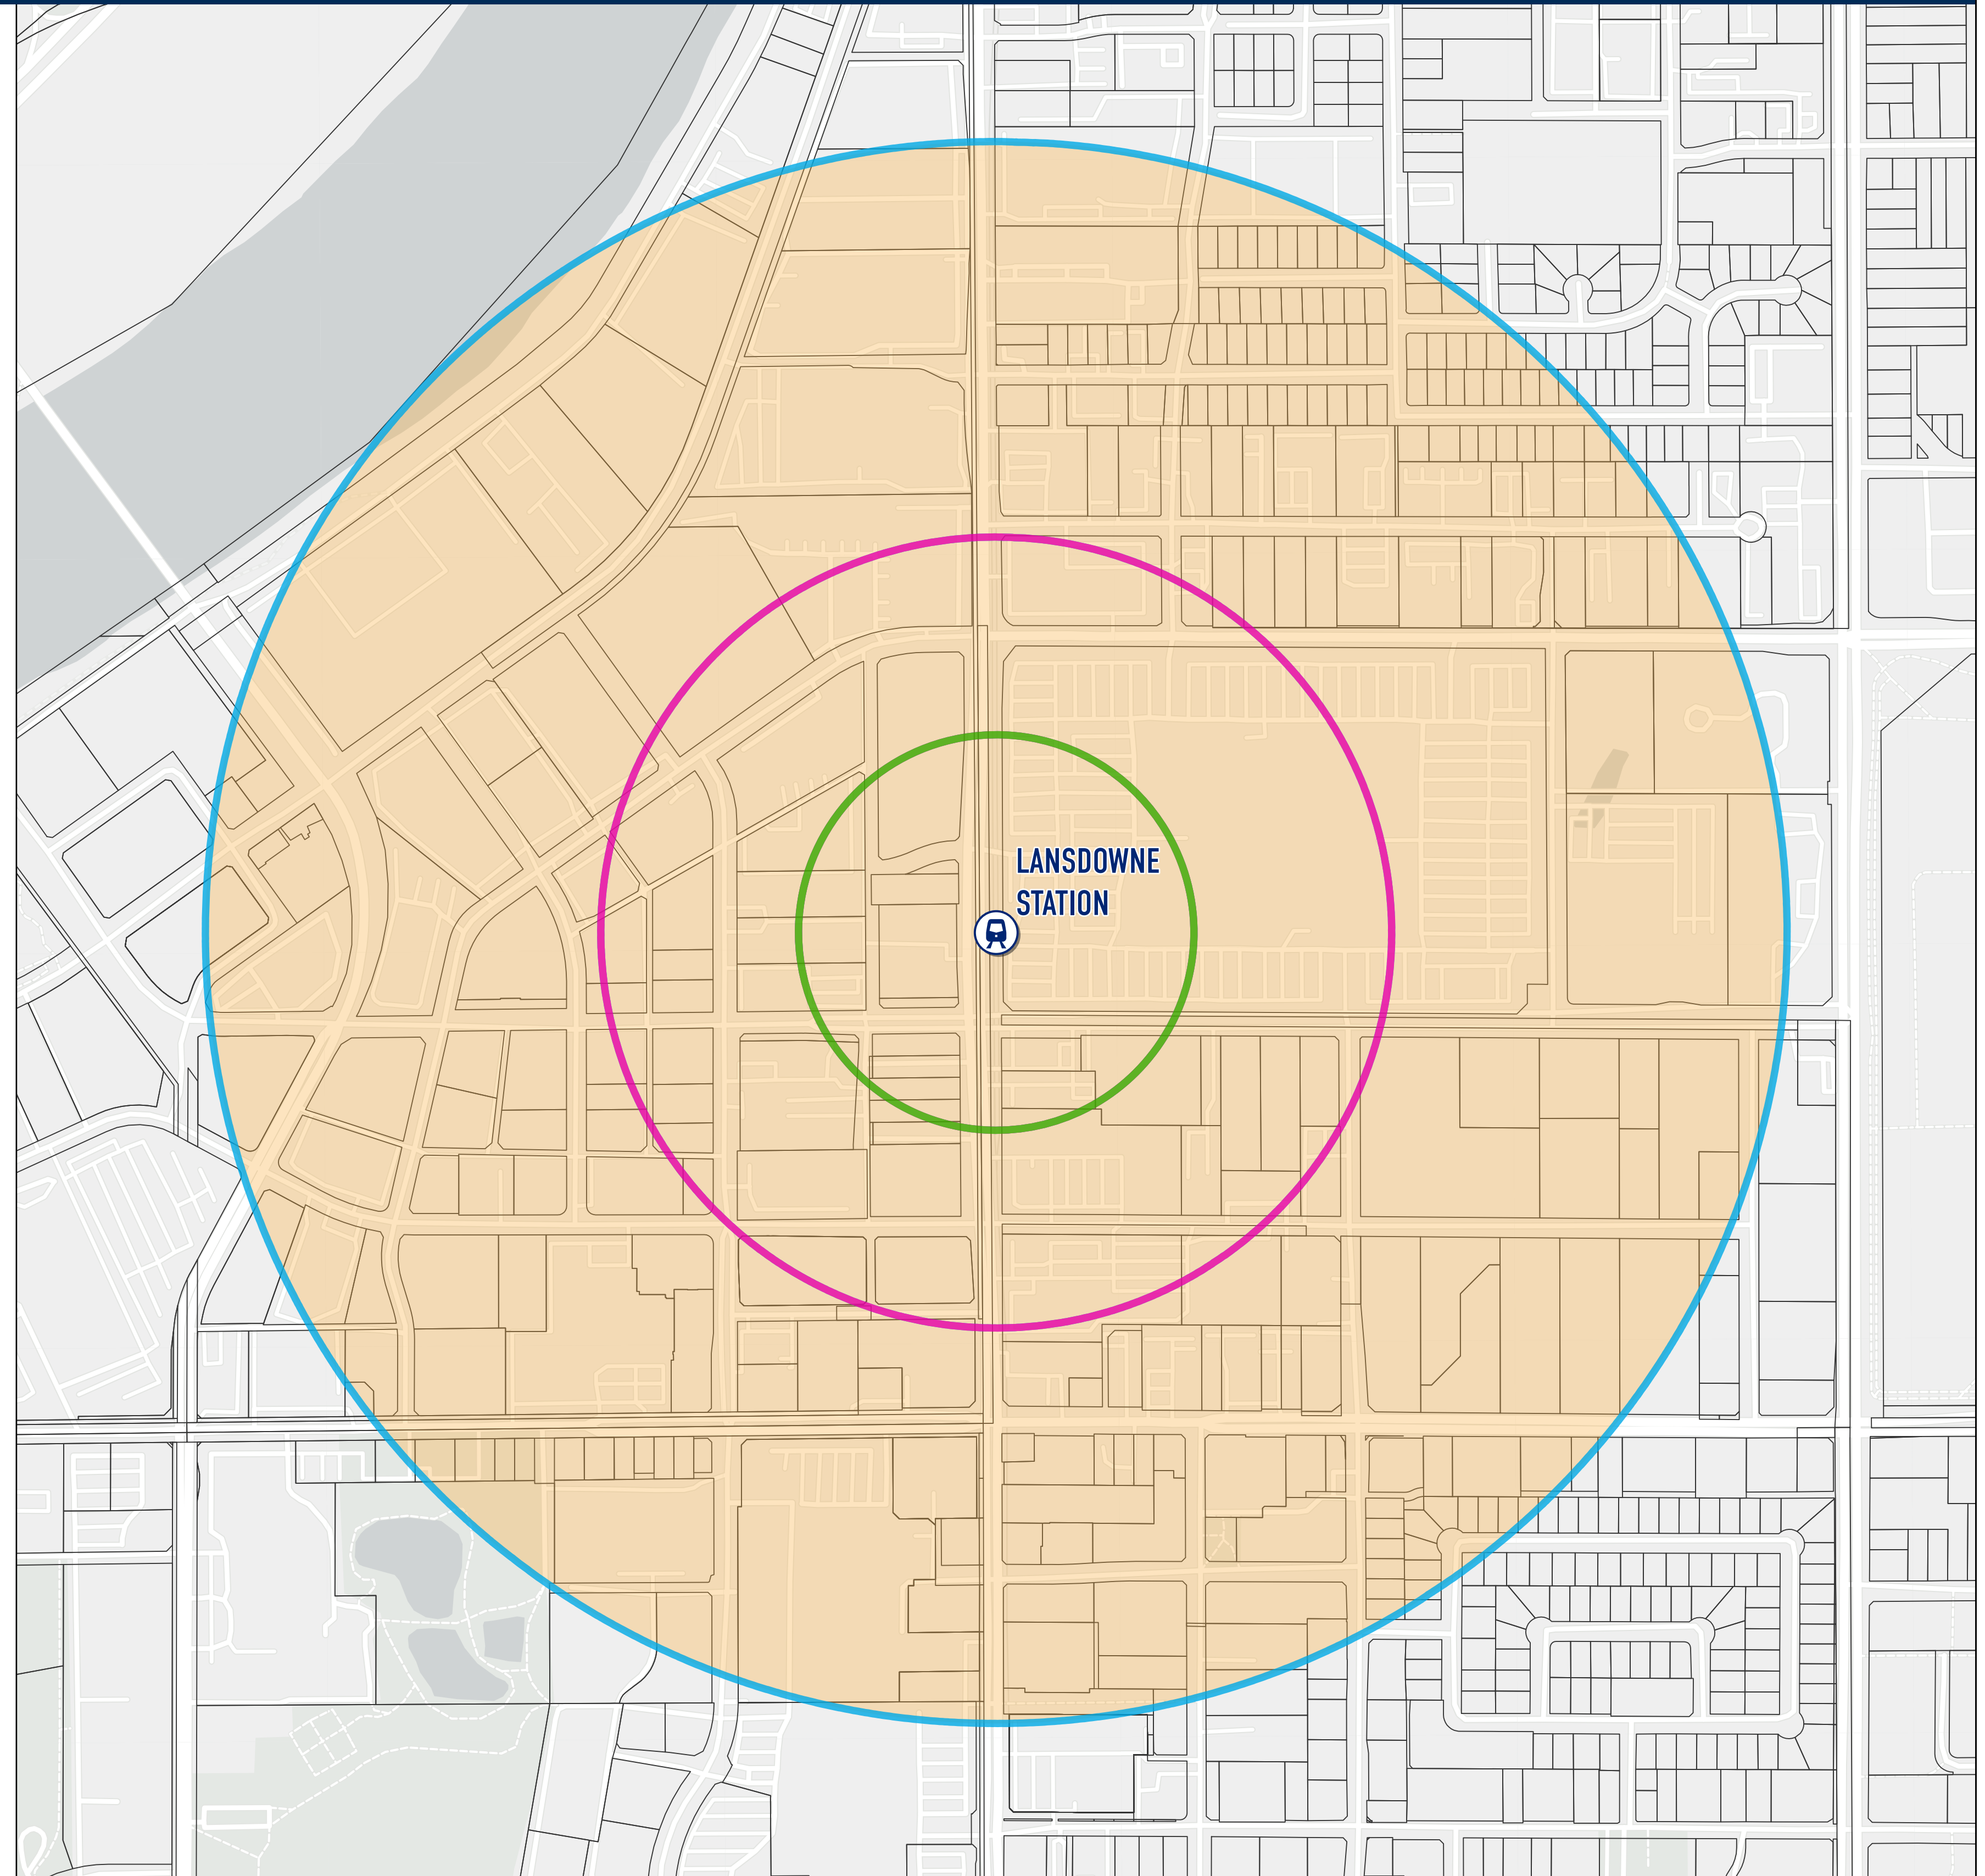

# LANSDOWNE STATION (CITY OF RICHMOND)

## Legend

-  Passenger Rail
-  Transit Oriented Area
-  200 metre Tier
-  400 metre Tier
-  800 metre Tier
-  Parcel

Date Created: 2023-11-24