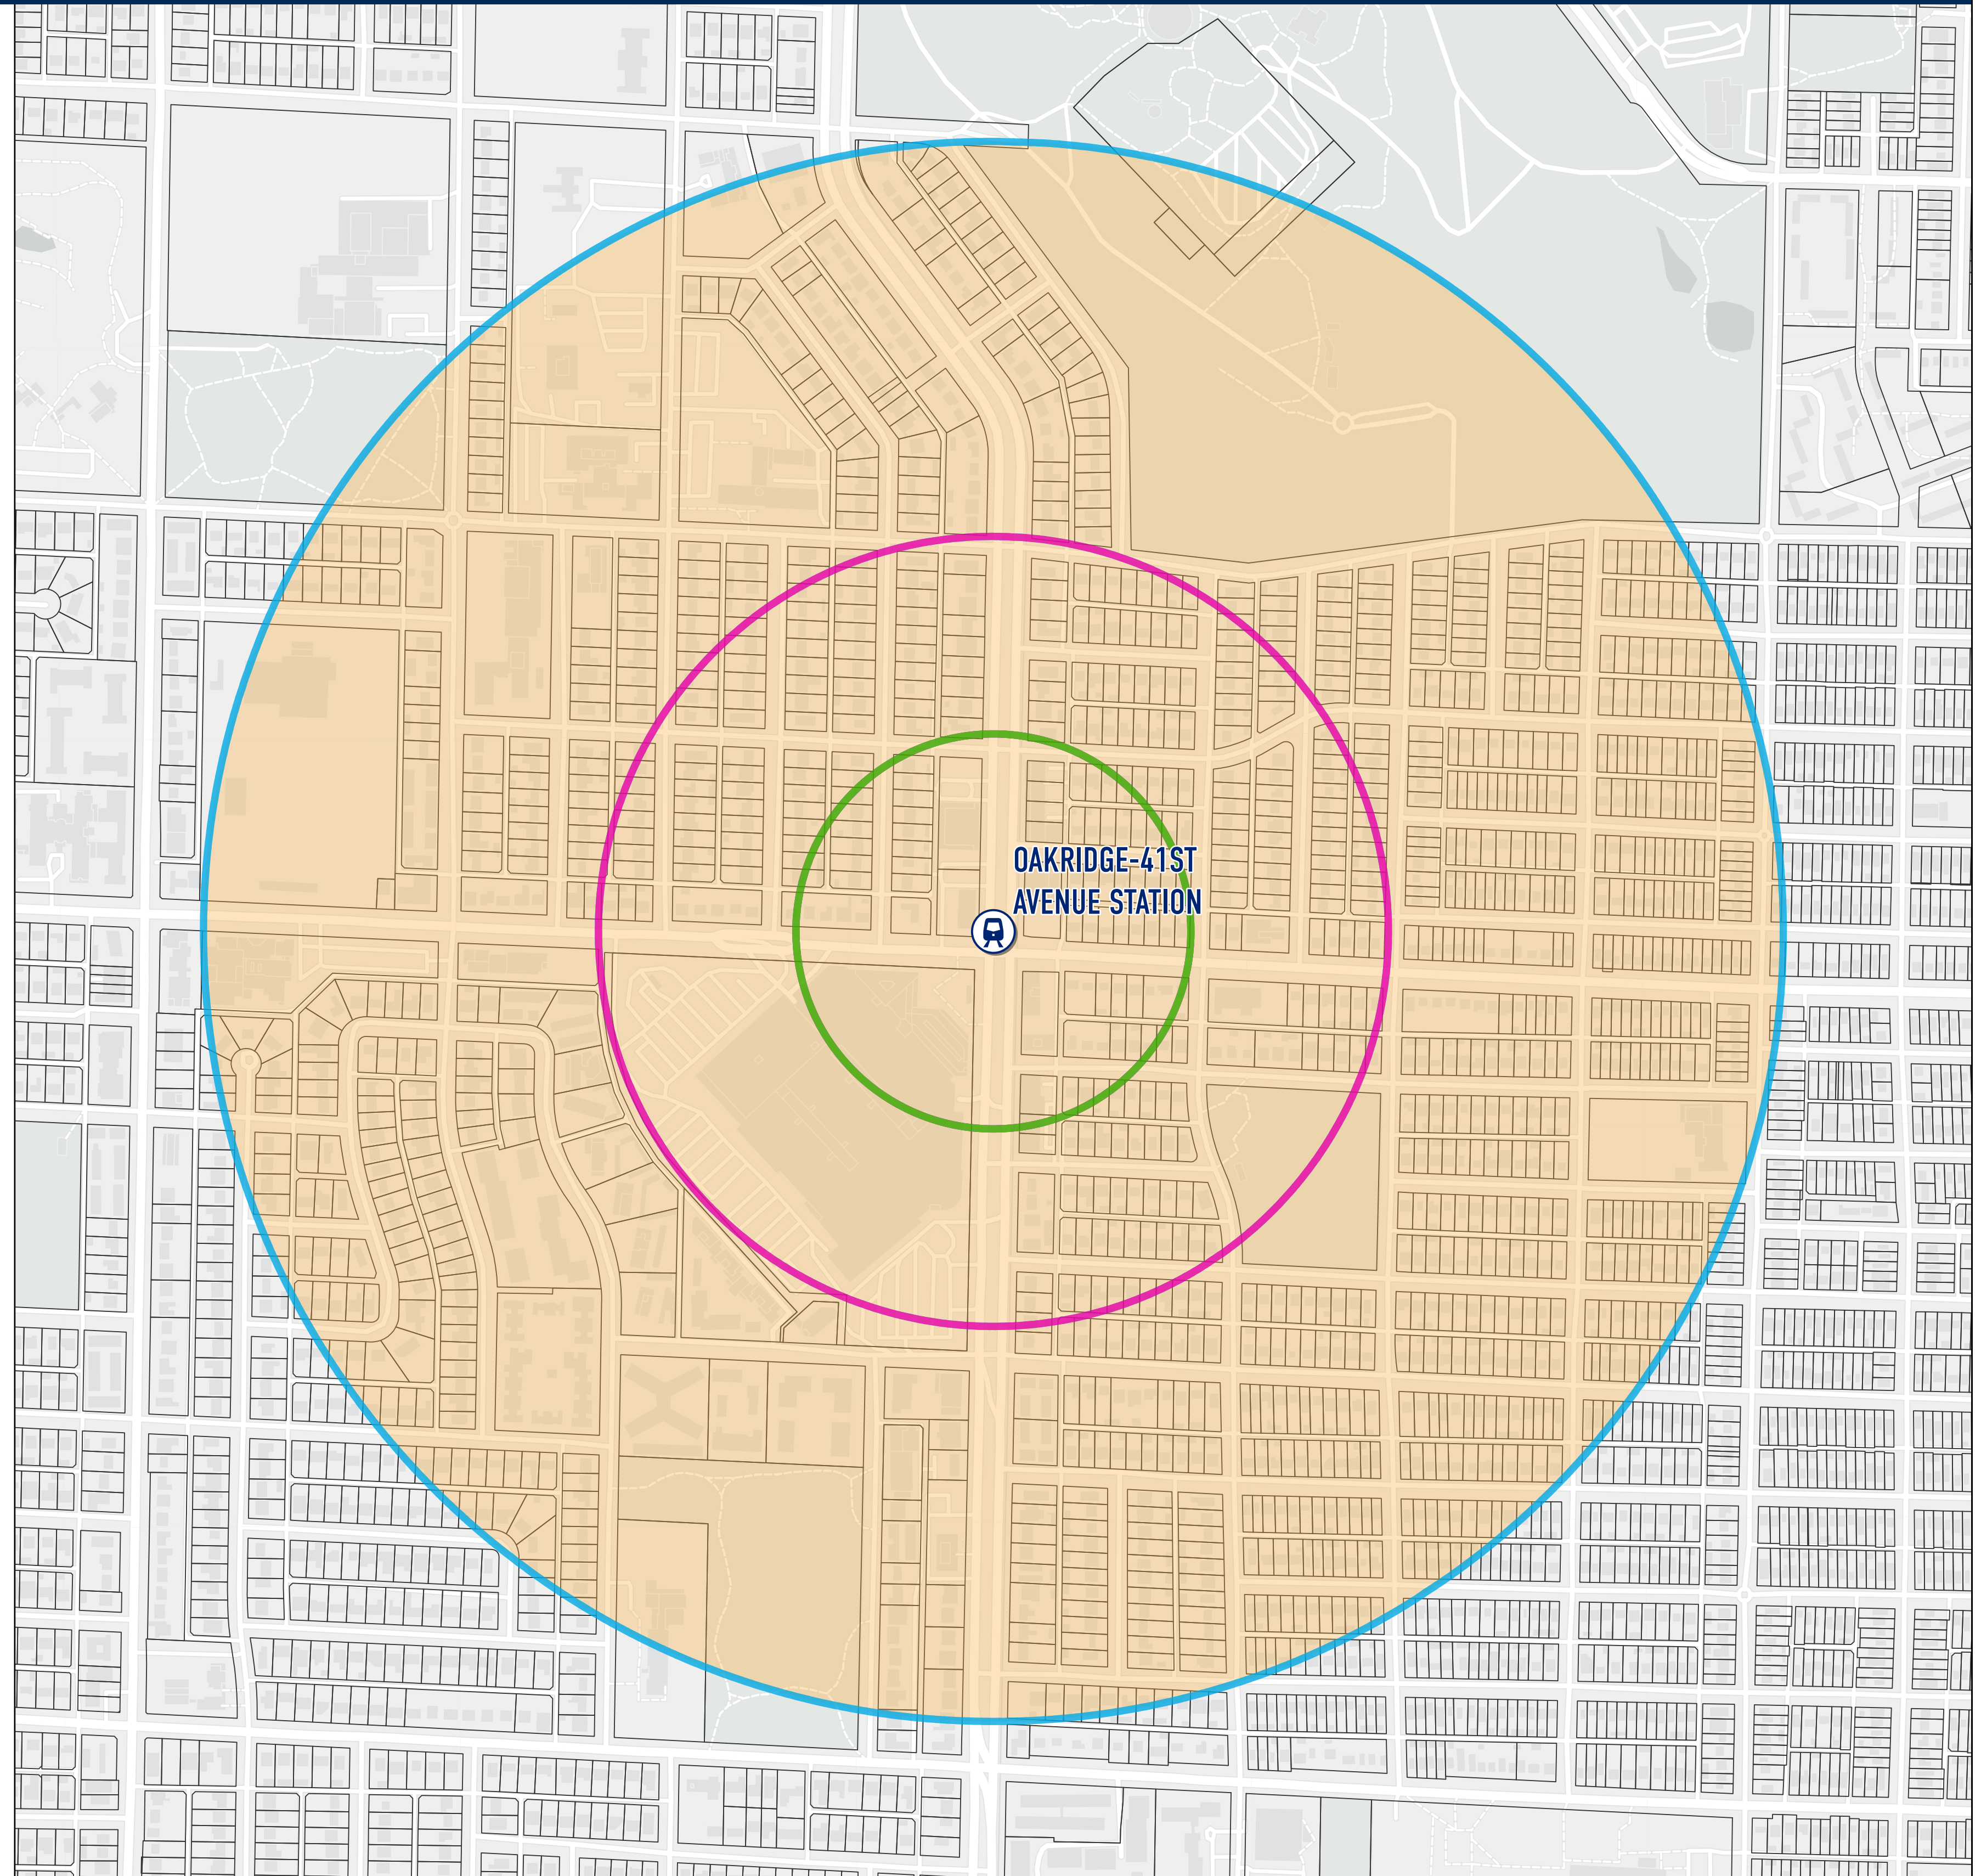

OAKRIDGE-41ST AVENUE STATION (CITY OF VANCOUVER)

Legend

-  Passenger Rail
-  Transit Oriented Area
-  200 metre Tier
-  400 metre Tier
-  800 metre Tier
-  Parcel

Date Created: 2023-11-24