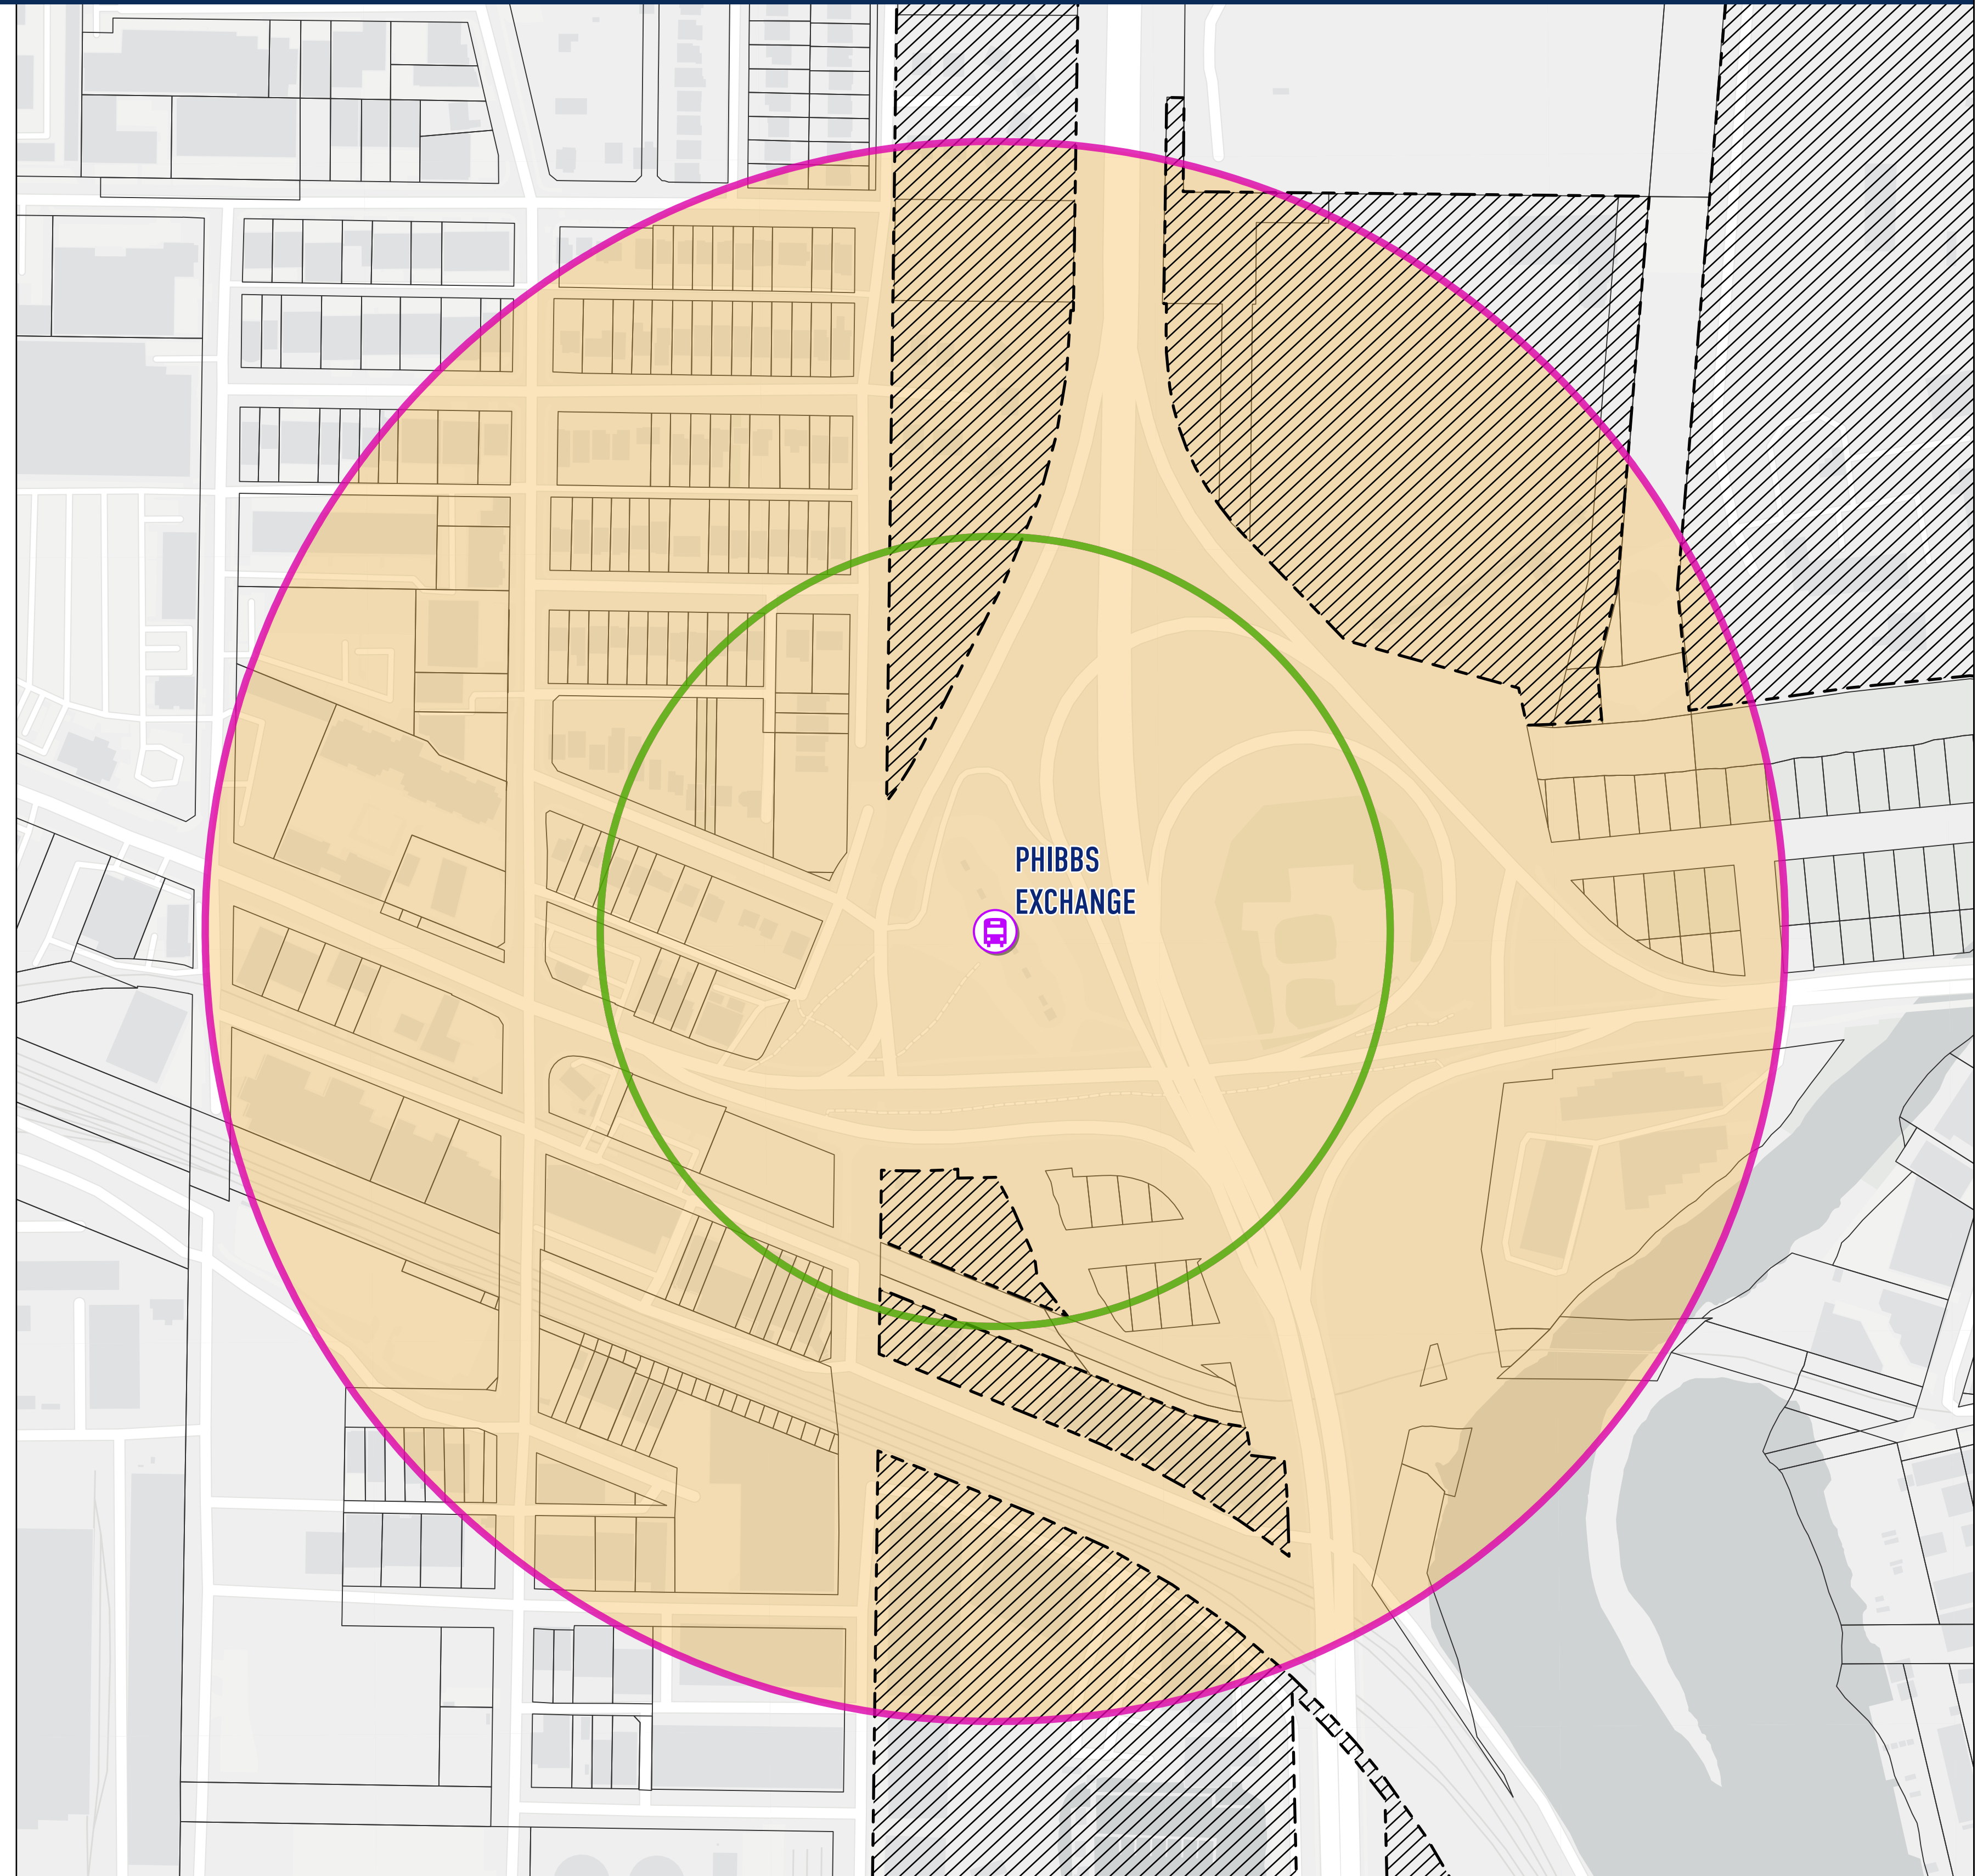

# PHIBBS EXCHANGE (DISTRICT OF NORTH VANCOUVER)

## Legend

-  Bus Exchange
-  Transit Oriented Area
-  200 metre Tier
-  400 metre Tier
-  Parcel
-  Squamish Nation Reserve

Date Created: 2023-11-15