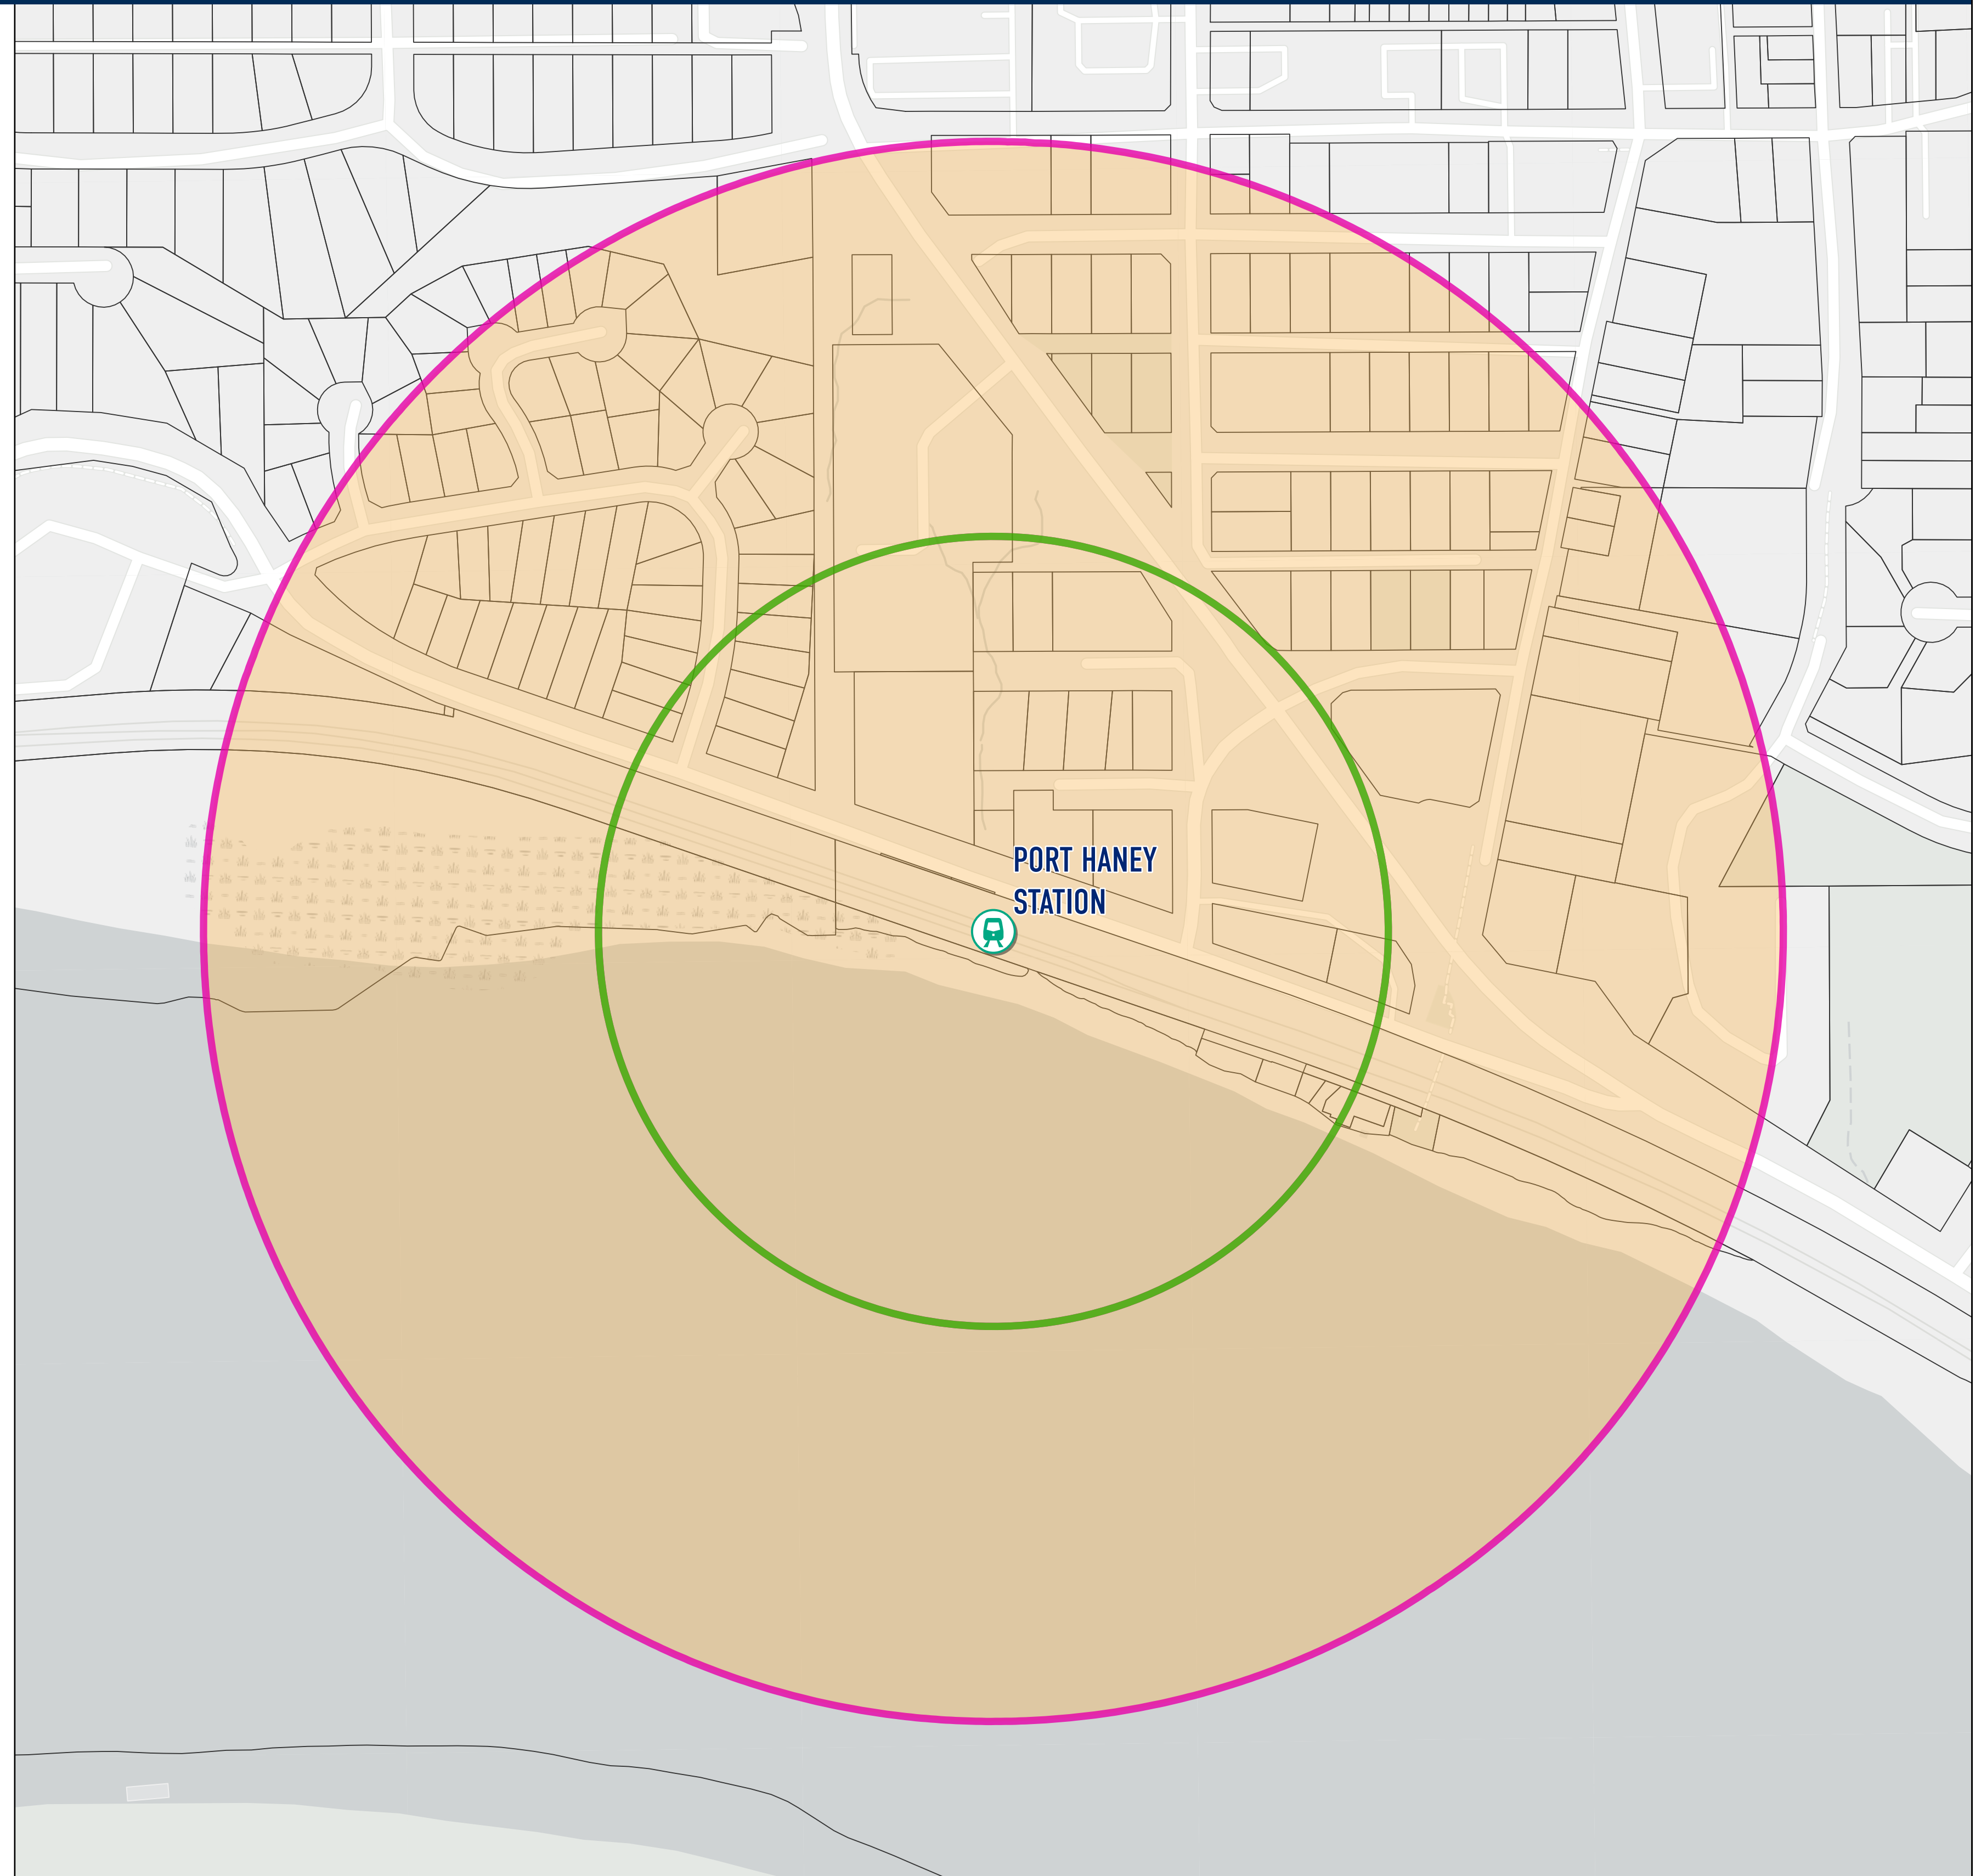

PORT HANEY STATION (CITY OF MAPLE RIDGE)

Legend

-  West Coast Express
-  Transit Oriented Area
-  200 metre Tier
-  400 metre Tier
-  Parcel

Date Created: 2023-11-24